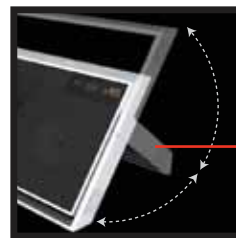

Headquarters

535 Rte. 6 & 209
Milford, PA 18337-0277
800-ALTEC-88 • 570-296-4434
Fax 570-296-6887

"Made for iPod" means that an electronic accessory has been designed to connect specifically to iPod and has been certified by the developer to meet Apple performance standards. • "Works with iPhone" means that an electronic accessory has been designed to connect specifically to iPhone and has been certified by the developer to meet Apple performance standards. • Apple is not responsible for the operation of this device or its compliance with safety and regulatory standards. • Product specifications and appearance are subject to change without notice. • 1-year limited warranty (2 years in Europe; see inside for details). • © 2009 Plantronics, Inc. All rights reserved. • Altec, Altec Lansing, inMotion, the Altec Lansing inMotion logo, Audio Alignment, and iMT620 are registered trademarks or trademarks of Altec Lansing. • Plantronics, the logo design and Sound Innovation are trademarks or registered trademarks of Plantronics, Inc. • iPod is a trademark of Apple, Inc., registered in the U.S. and other countries. • iPhone is a trademark of Apple Inc. • MaxxAudio is a trademark or registered trademark of Waves Audio Ltd. in the U.S. and other countries/regions. • All other trademarks appearing herein are the property of their respective owners. • Designed by Altec Lansing in the USA. Made in China.